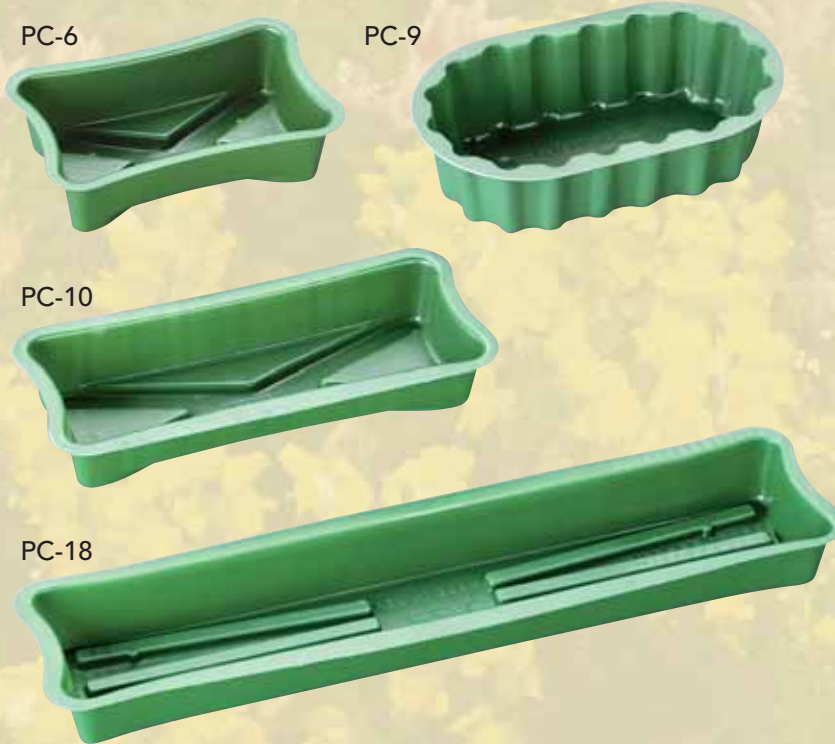

Vichet®

"The Original Plastic Floral Container Line"

Centerpieces

Easel Container

Casket Saddles

VLCHEK® BRAND QUALITY FLORAL PRODUCTS

"THE ORIGINAL PLASTIC FLORAL CONTAINER LINE"

CENTERPIECES <i>Length, Width, Depth in Inches (outside dimensions)</i>	Number In Case	Color	Part Number
---	-----------------------	--------------	--------------------

PC-6

Dim. 7-1/2" x 4-3/4" x 2"

120

Moss Green

6920FG

PC-9

Dim. 9-1/8" x 5-1/2" x 2-1/2"

120

Moss Green

6922FG

PC-10

Dim. 11" x 4-3/4" x 1-3/4"

36

Moss Green

6912FG

PC-18

Dim. 19-7/8" x 4-5/8" x 1-7/8"

36

Moss Green

6914FG

CASKET SADDLES <i>Length, Width, Depth in Inches (outside dimensions)</i>	Number In Case	Color	Part Number
---	-----------------------	--------------	--------------------